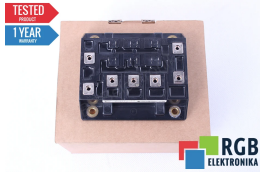

IGBT MODULE CM50TF-24H 1200V 50A MITSUBISHI ELECTRIC

Used MITSUBISHI ELECTRIC CM50TF-24H
 Tested and cleaned.
 24 months guarantee
 Dedicated courier
 Delivery across Europe even in 24h

TECHNICAL DATA

MANUFACTURER	MITSUBISHI ELECTRIC
MODEL	CM50TF-24H
CATEGORY	Transistors
WEIGHT [KG]	1.0
HEIGHT [CM]	4.0
LENGTH [CM]	9.0
WIDTH [CM]	10.0

24/7 SUPPORT AVAILABLE
[+48 71 750 09 78](tel:+48717500978)

WRITE TO US
info@rgbelektronika.pl

TEST STAND

We have test stands developed by us, thanks to which we check whether the device is in working order. It is with these posts that we test the repaired device, for which we give 24 months warranty, and you can be sure that your **CM50TF-24H** equipment has been repaired at a service center that provides the highest quality services

PRODUCTS FROM THE RGB ELEKTRONIKA OFFER:

HIGHEST QUALITY

Each product undergoes a specialized assessment, based on which we select the best quality equipment to guarantee their trouble-free operation. Thanks to this, you can be sure that the MITSUBISHI ELECTRIC **CM50TF-24H** device has been prepared with the greatest care.